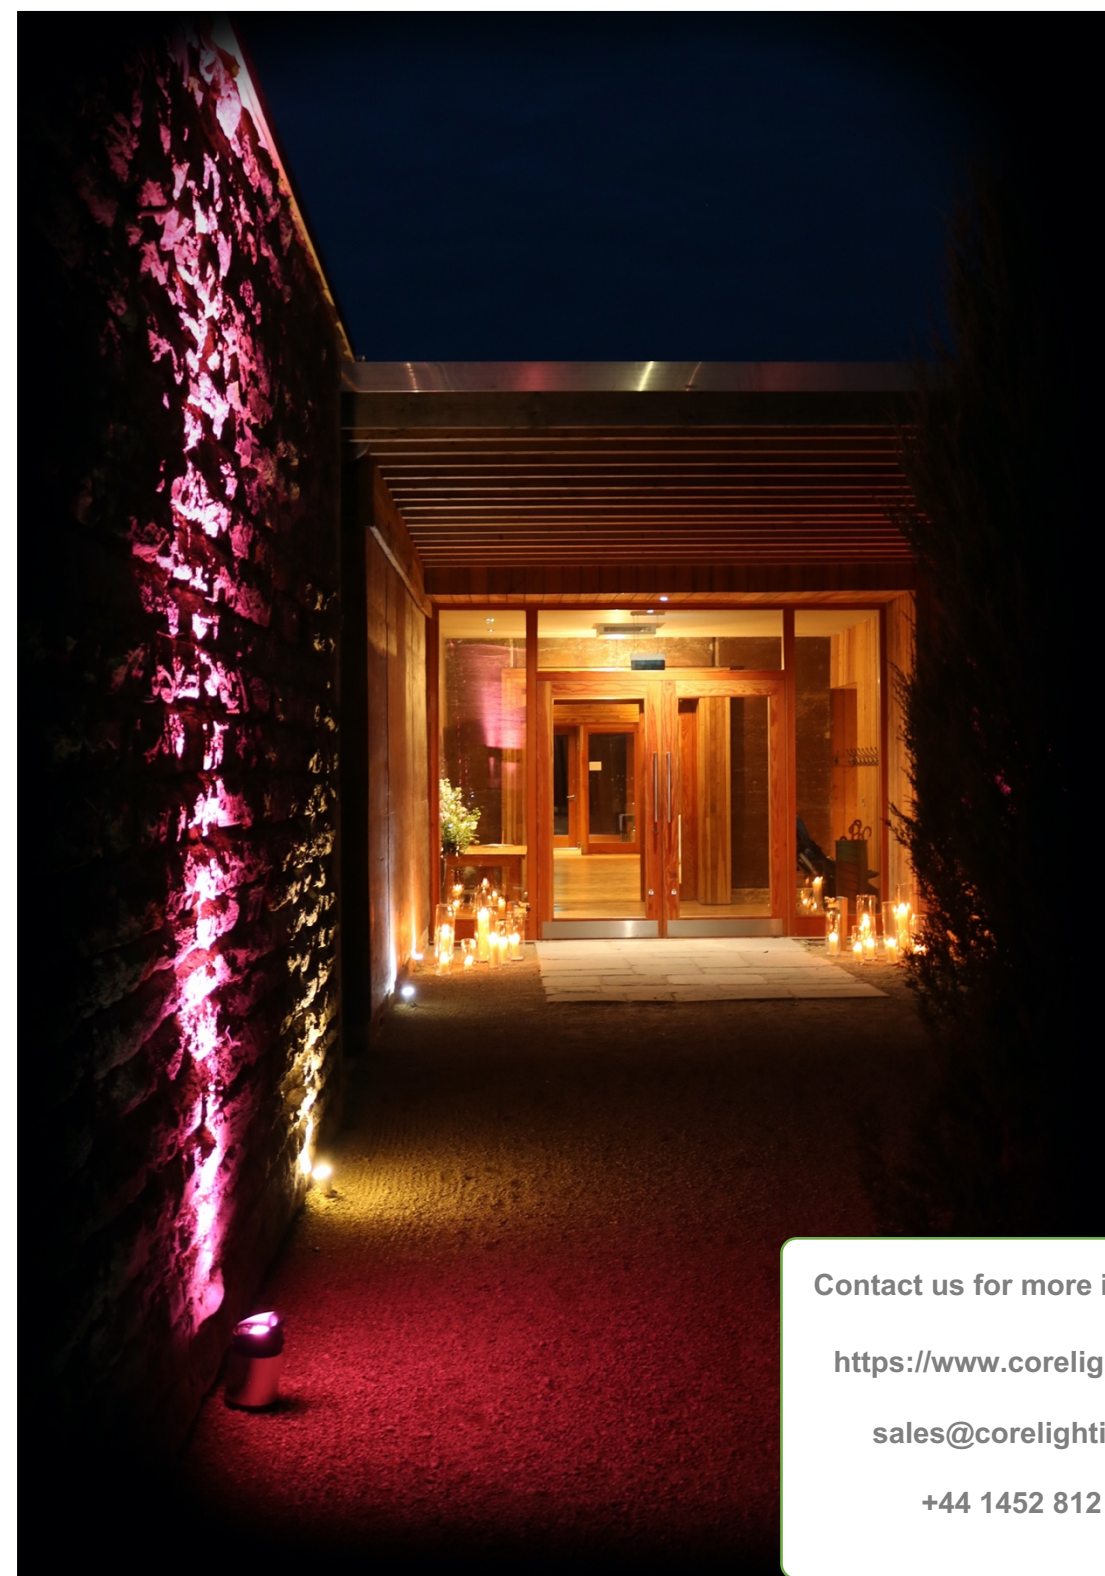

Contact us for more information

<https://www.corelighting.com>

sales@corelighting.com

+44 1452 812 597